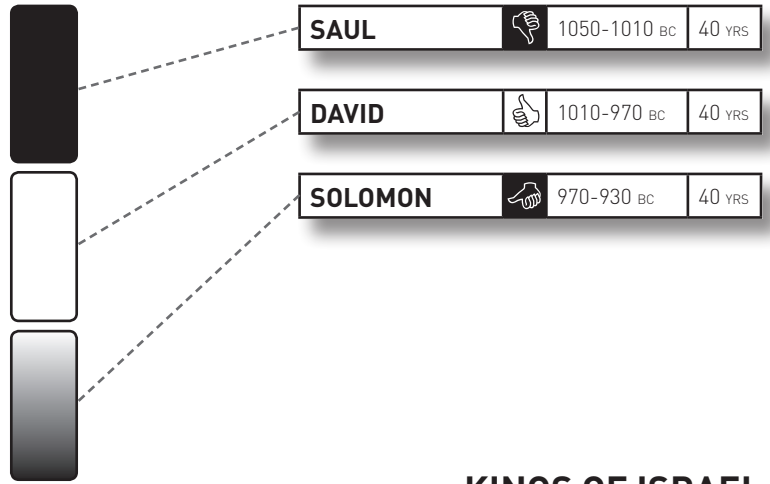

THE KINGS OF JUDAH & ISRAEL

By Mark Barry © 2009 AFES www.afes.org.au
Please do not republish without permission,
but feel free to copy for personal use.

KINGS OF JUDAH

KINGDOM DIVIDES (922 BC)

KINGS OF ISRAEL

ISRAEL ASSIMILATED BY ASSYRIA (722 BC)

JUDAH EXILED BY BABYLON (586 BC)