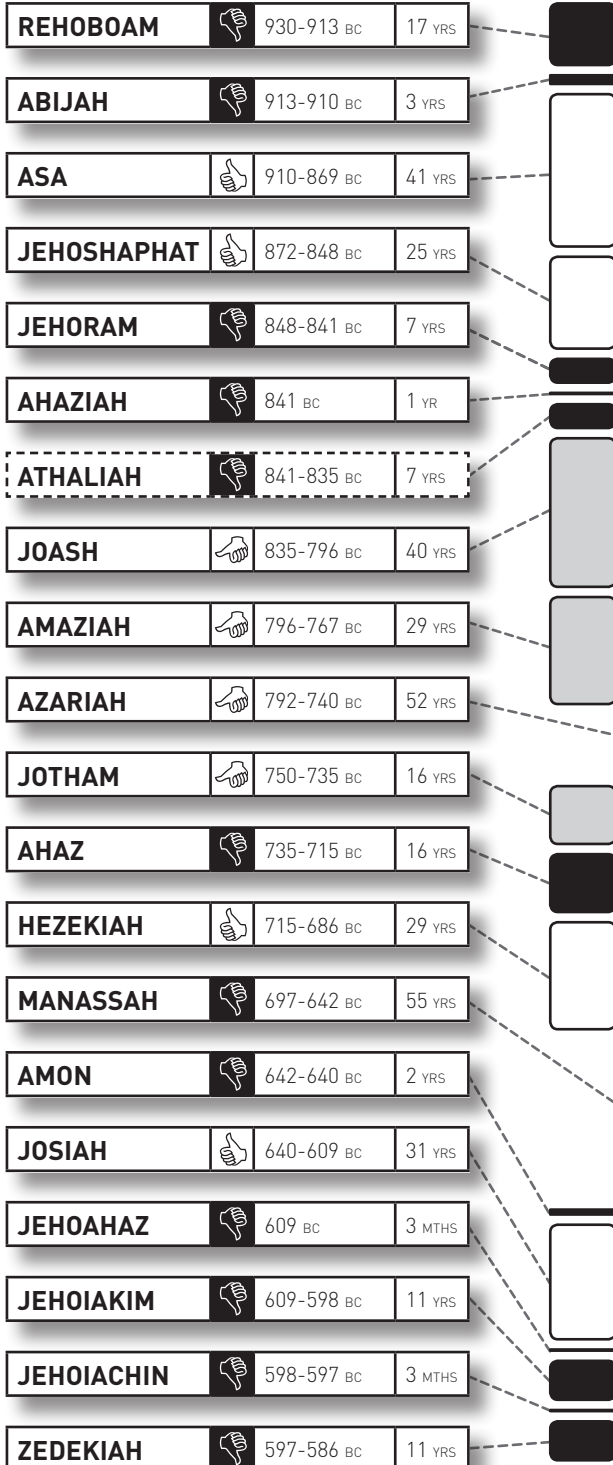

THE KINGS OF JUDAH & ISRAEL

By Mark Barry © 2009 AFES www.afes.org.au
Please do not republish without permission,
but feel free to copy for personal use.

KINGS OF JUDAH

KINGDOM DIVIDES (922 BC)

KINGS OF ISRAEL

ISRAEL ASSIMILATED BY ASSYRIA (722 BC)

JUDAH EXILED BY BABYLON (586 BC)