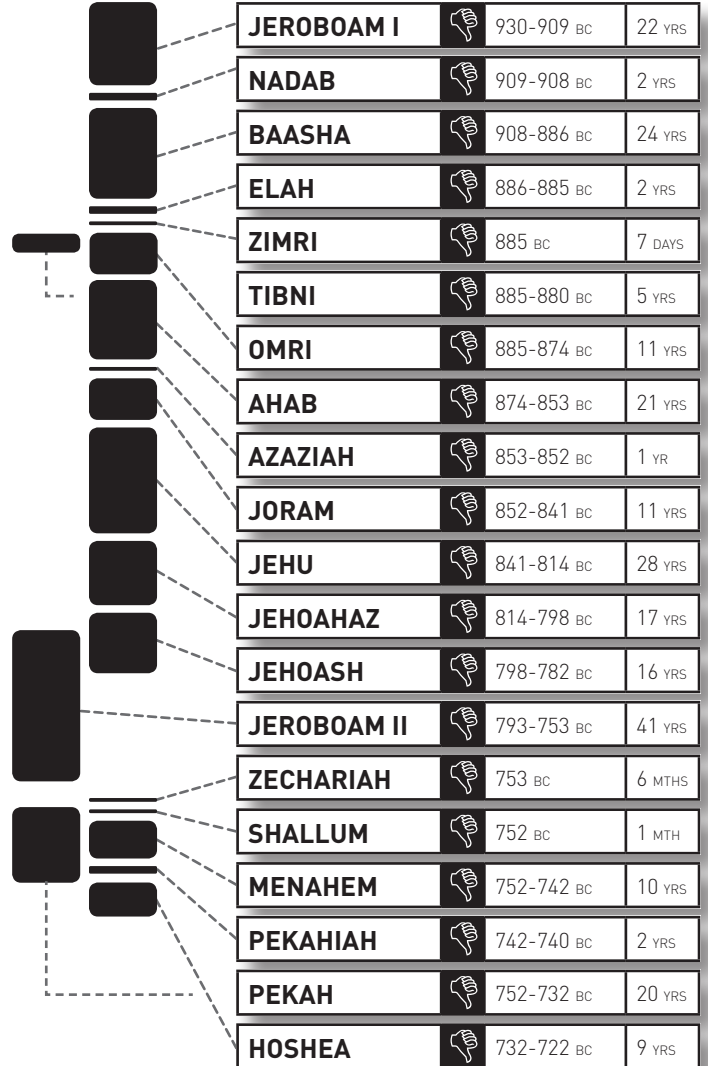

THE KINGS OF JUDAH & ISRAEL

By Mark Barry © 2009 AFES www.afes.org.au
Please do not republish without permission,
but feel free to copy for personal use.

KINGS OF JUDAH

KINGDOM DIVIDES (922 BC)

KINGS OF ISRAEL

ISRAEL ASSIMILATED BY ASSYRIA (722 BC)

JUDAH EXILED BY BABYLON (586 BC)