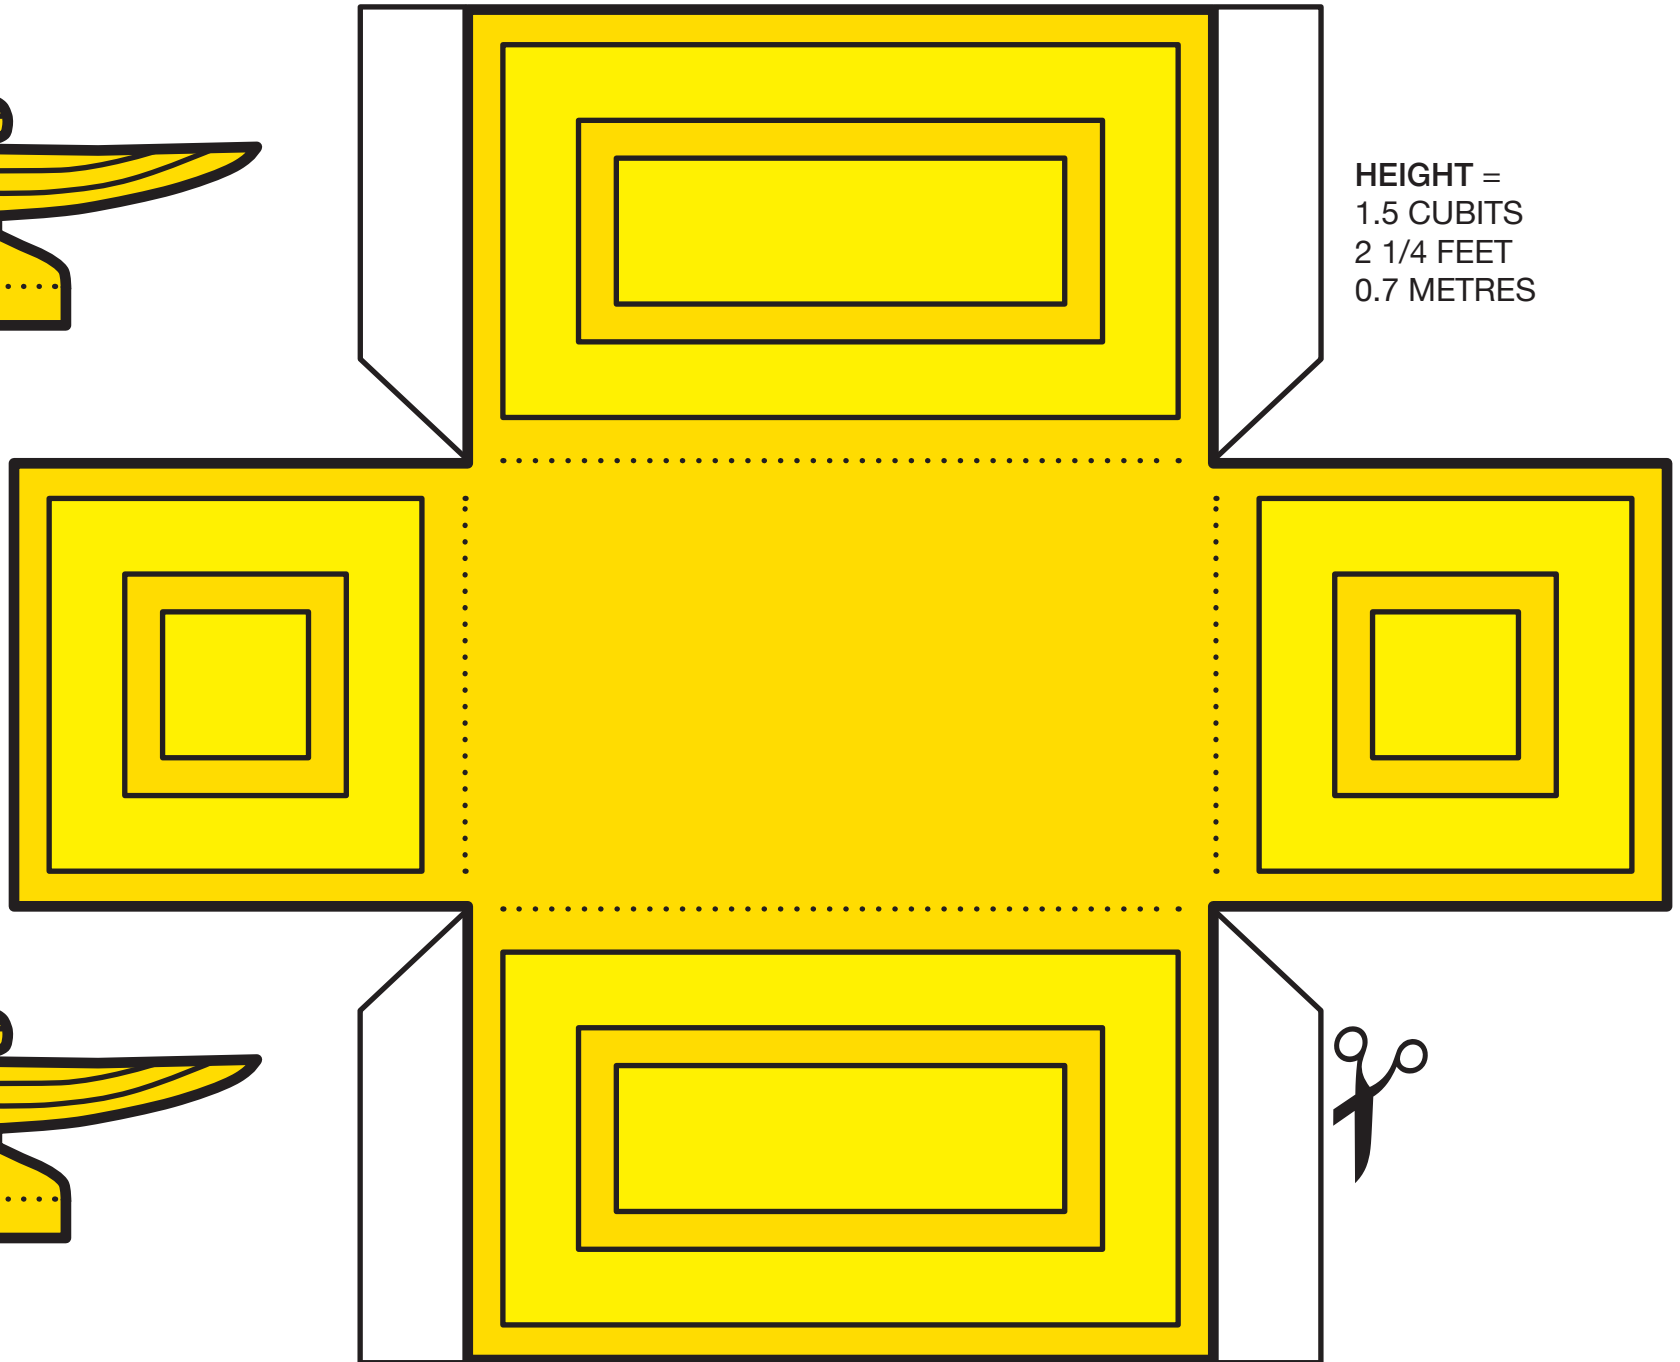

POLES & FEET

TABLET OF THE COVENANT LAW

LENGTH = 2.5 CUBITS | 3 3/4 FEET | 1.1 METRES

ATONEMENT COVER

EXODUS 25:10-22

© Mark Barry 2014 | visualunit.me | Please do not republish without permission, but feel free to copy for personal use.

POLES & FEET

TABLET OF THE COVENANT LAW

THE ARK | LENGTH = 2.5 CUBITS | 3 3/4 FEET | 1.1 METRES

CHERUB

WIDTH =  
1.5 CUBITS  
2 1/4 FEET  
0.7 METRES

CHERUB

HEIGHT =  
1.5 CUBITS  
2 1/4 FEET  
0.7 METRES